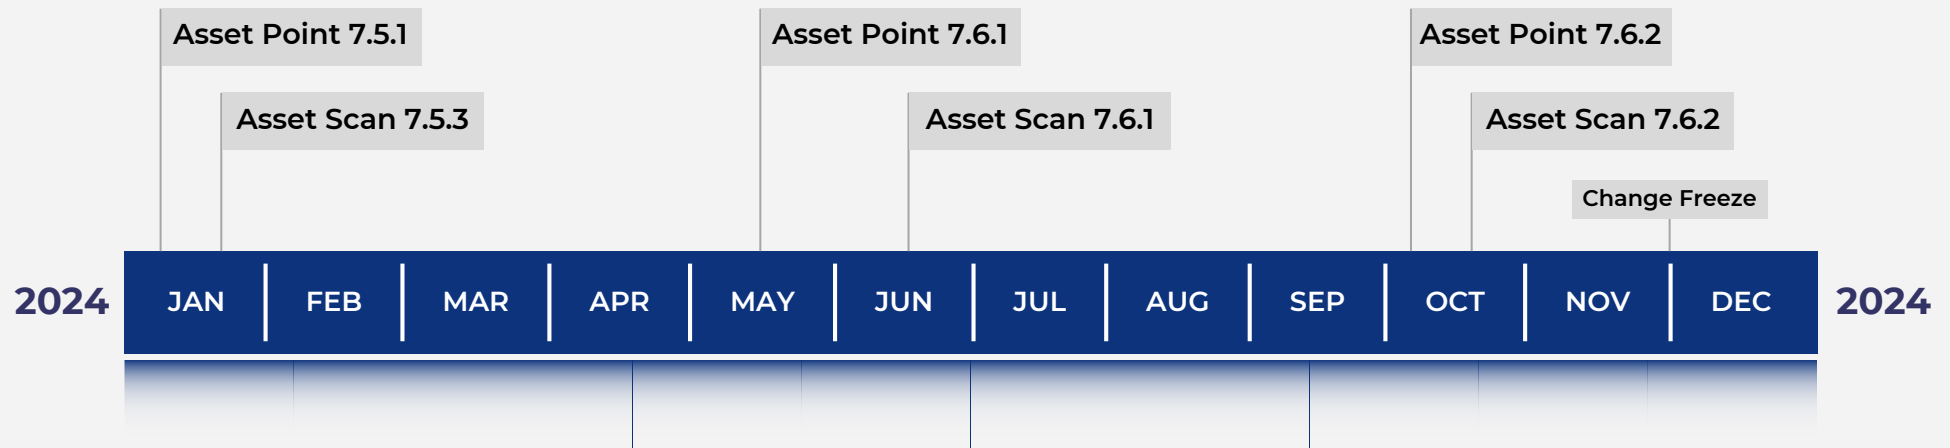

DEVELOPMENT PLAN 2024

ASSET POINT

Version AP 7.5.1: Available
Version AP 7.6.1: May 2024
Version AP 7.6.2: October 2024

ASSET SCAN

Version AS 7.5.3: Available
Version AS 7.6.1: June 2024
Version AS 7.6.2: October 2024

Coordinating with our clients and their schedules, it is our goal is to upgrade all clients within 90 days of a new release