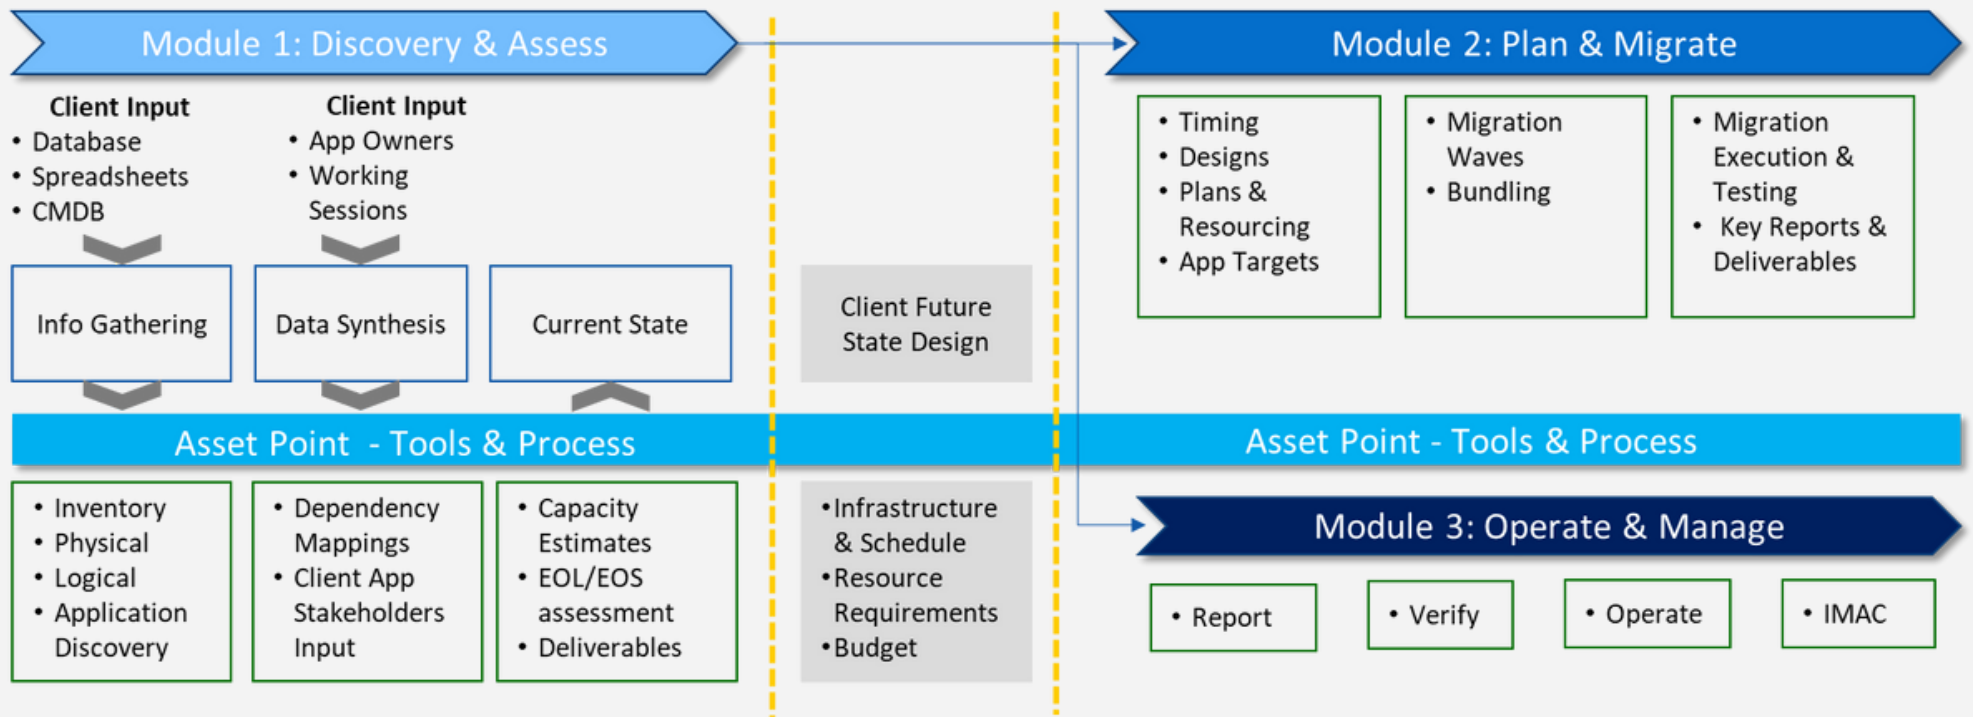

2024 FUTURE STATE VISION

Visualizing the Expanded Modules of Asset Point