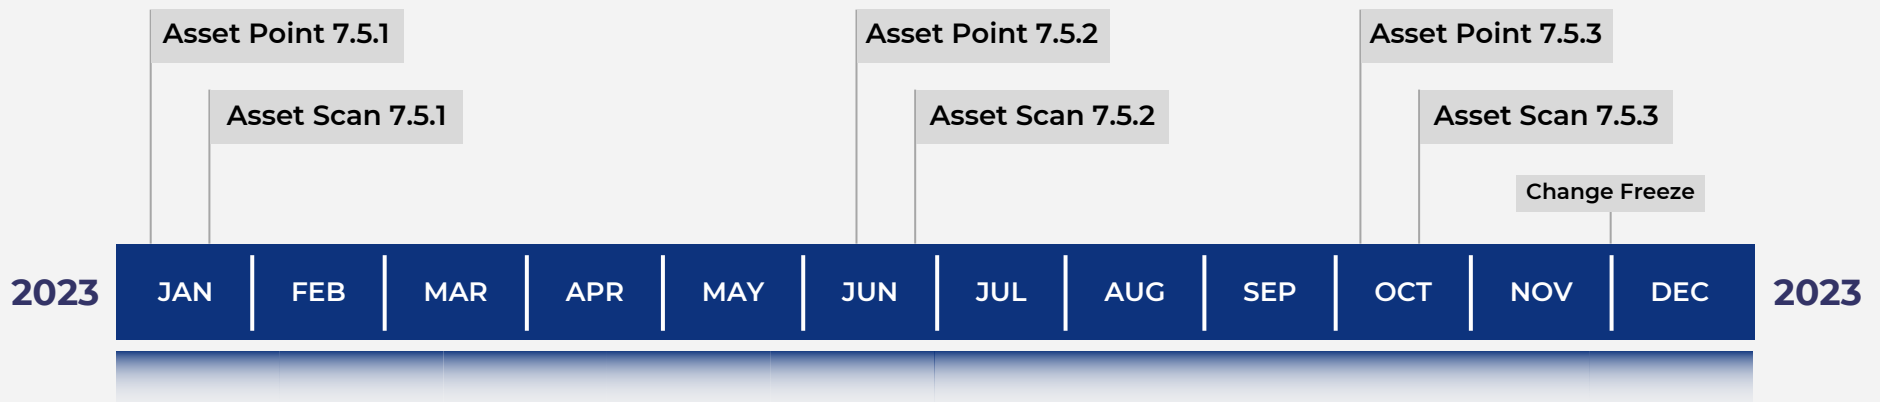

DEVELOPMENT PLAN 2023

ASSET POINT

Version AP 7.5.1: Available
Version AP 7.5.2: June 2023
Version AP 7.5.3: October 2023

ASSET SCAN

Version AP 7.5.1: Available
Version AP 7.5.2: June 2023
Version AP 7.5.3: October 2023

Our goal is to upgrade all clients to latest AP version 7.5.1 by End of March 2023

ASSET POINT 7.5.1 - JANUARY 2023 (AVAILABLE)

7.5.1 Release Highlight:

Clean up of Asset Point Modules for better user experience